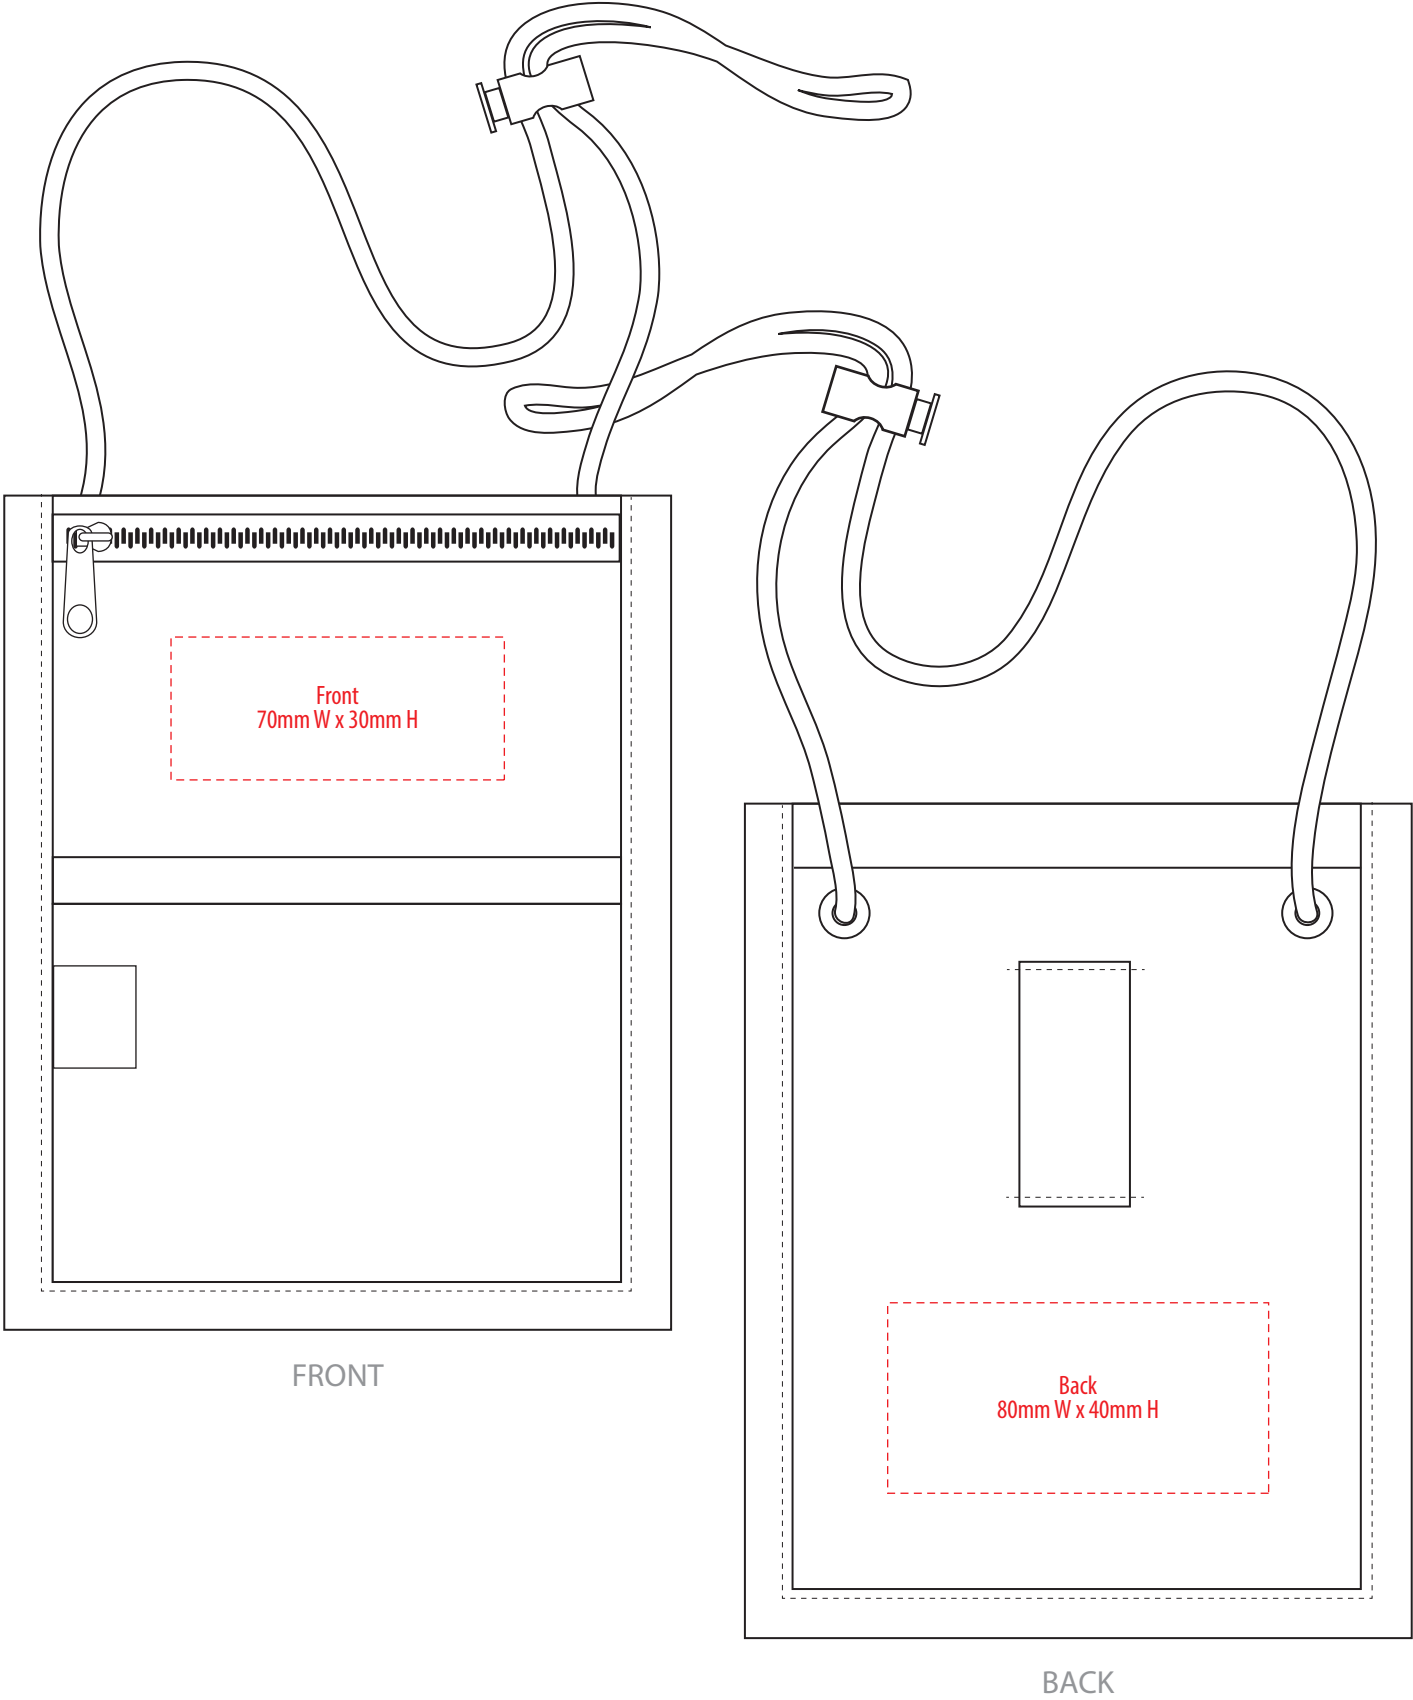

B227b

FRONT

BACK

COLOUR

B227b

FRONT

BACK

NOTE:

The maximum decoration area is a guide only and is greatly dependant on the logo shape.

SUPACOLOUR / SCREENPRINT